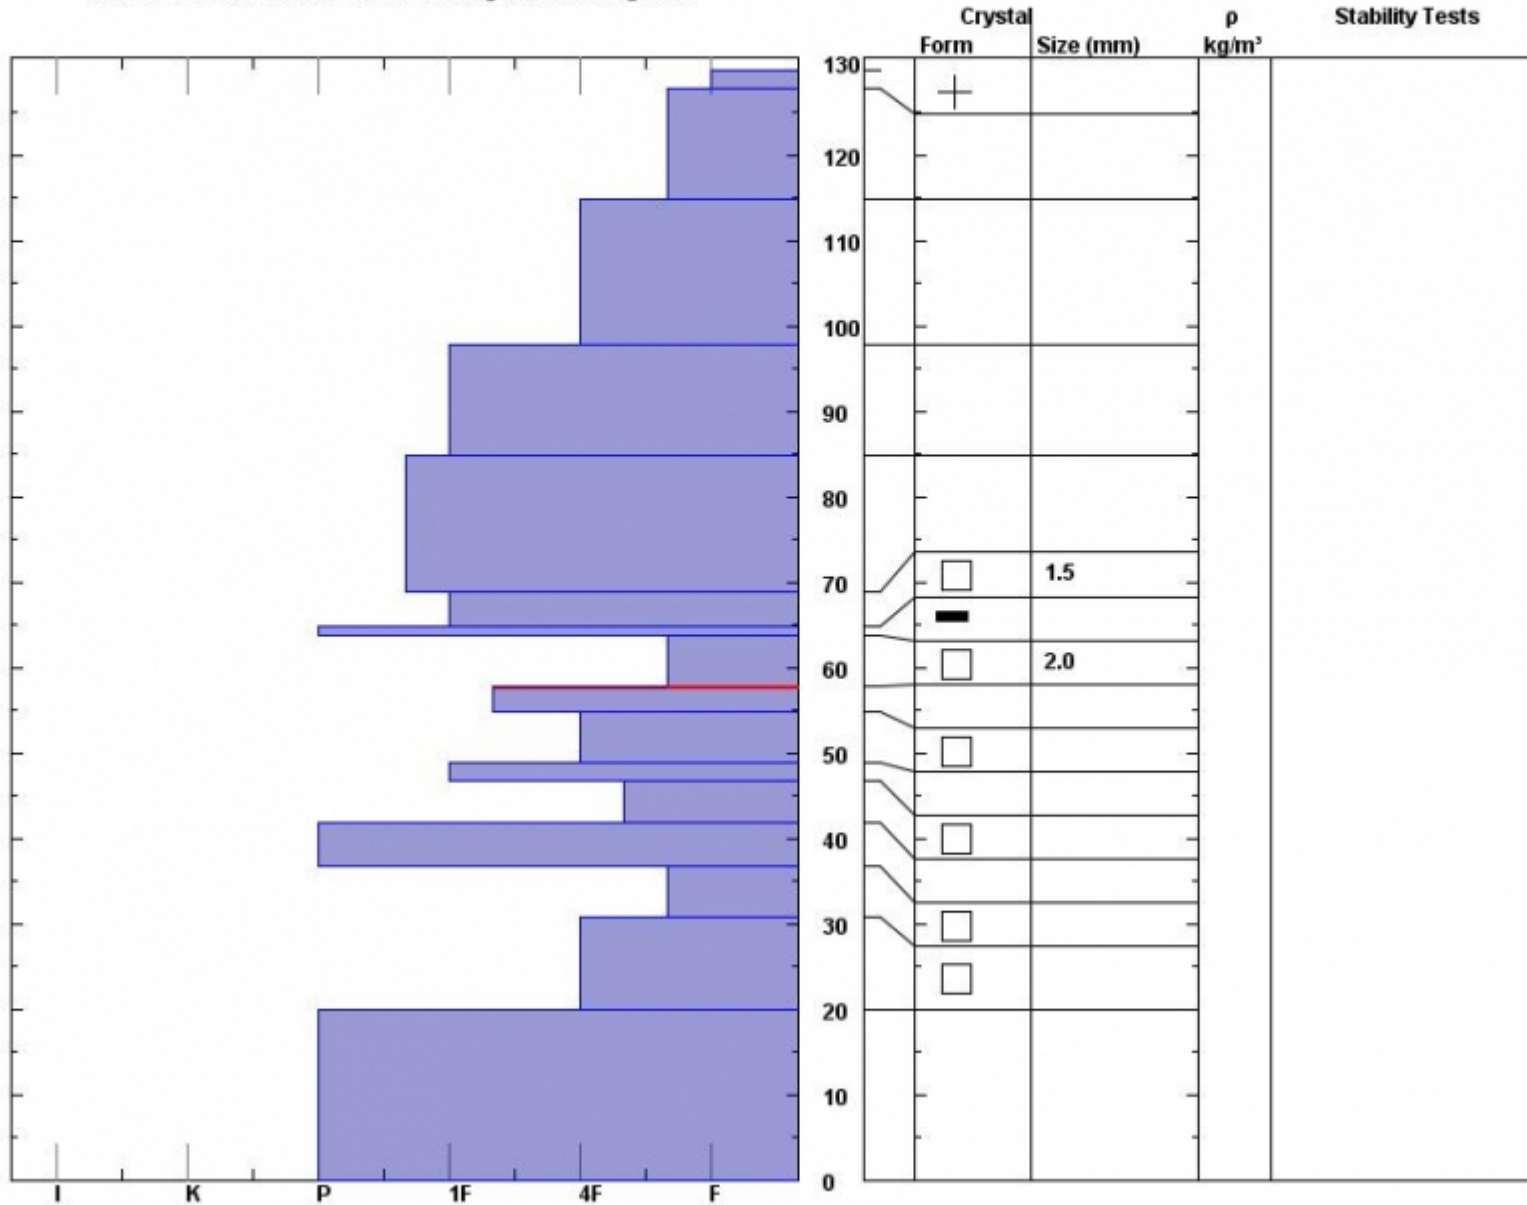

Snow Pit Profile
Scotch Bonnet Fatality
Beartooths, MT
 Elevation (ft) **10054**
 Aspect: **190**

Observer: **Doug Chabot**
Mon Jan 04 09:15:00 MST 2010
 Co-ord: **109.94463 W 45.07115 N**
 Slope: **35**
 Wind loading: **no**

Stability on similar slopes: **Poor**
 Air Temperature: **C**
 Sky Cover: **sky 4/8 to 8/8 covered**
 Precipitation: **None**
 Wind: **W Light Breeze**

Stability Test Notes:

Layer no
64-65: c
58-64: F
55-58: c
47-49: c
0-20: ic

Specifics: **Avalanche Pit: crown;**

Notes: **Mark Staples and I dug this in the crown of an avalanche that killed a snowmobiler on 3 Jan 2010. The slide was 100 feet wide and ran 500 fet vertical. The runout angle was 30 degrees.**