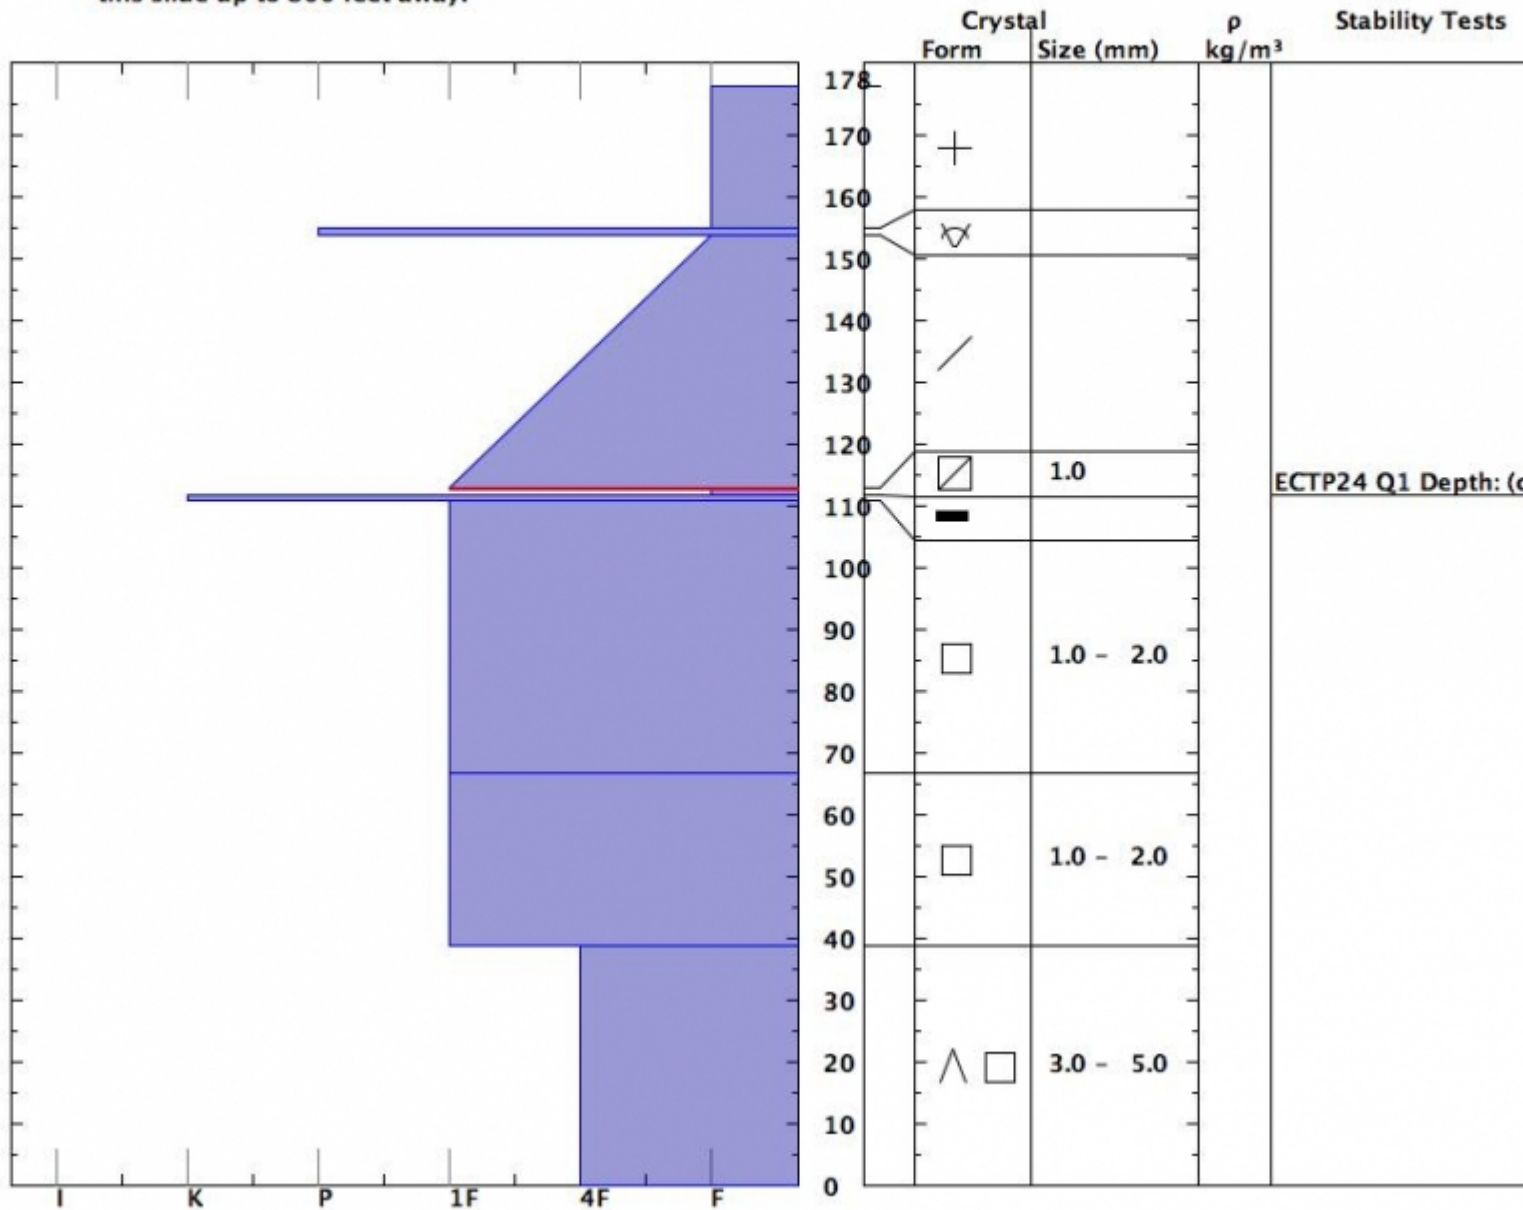

Snow Pit Profile
McAtee Basin
Southern Madison, MT
 Elevation (m) **3000**
 Aspect: **10**
 Specifics **Recent act on diff slopes.**

Observer: **eric knoff**
Wed Apr 14 13:30:00 MDT 2010
 Co-ord: **111.44194 W 45.17194 N**
 Slope: **38**
 Wind loading: **no**

Stability on similar slopes: **Poor**
 Air Temperature: **4 C**
 Sky Cover: **Clear**
 Precipitation: **None**
 Wind: **SW Light Breeze**

Stability Test Notes:
 Layer n: **112-1**

Notes: **This pit was in the crown of an avalanche that caused a fatality the previous day. Large sympathetic slide were released this slide up to 800 feet away.**

This is the snowpit profile from the McAtee avalanche that resulted in a fatality on April, 14 2010.

Advisory Region
 Southern Madison
 Southern Madison, 2010-04-16