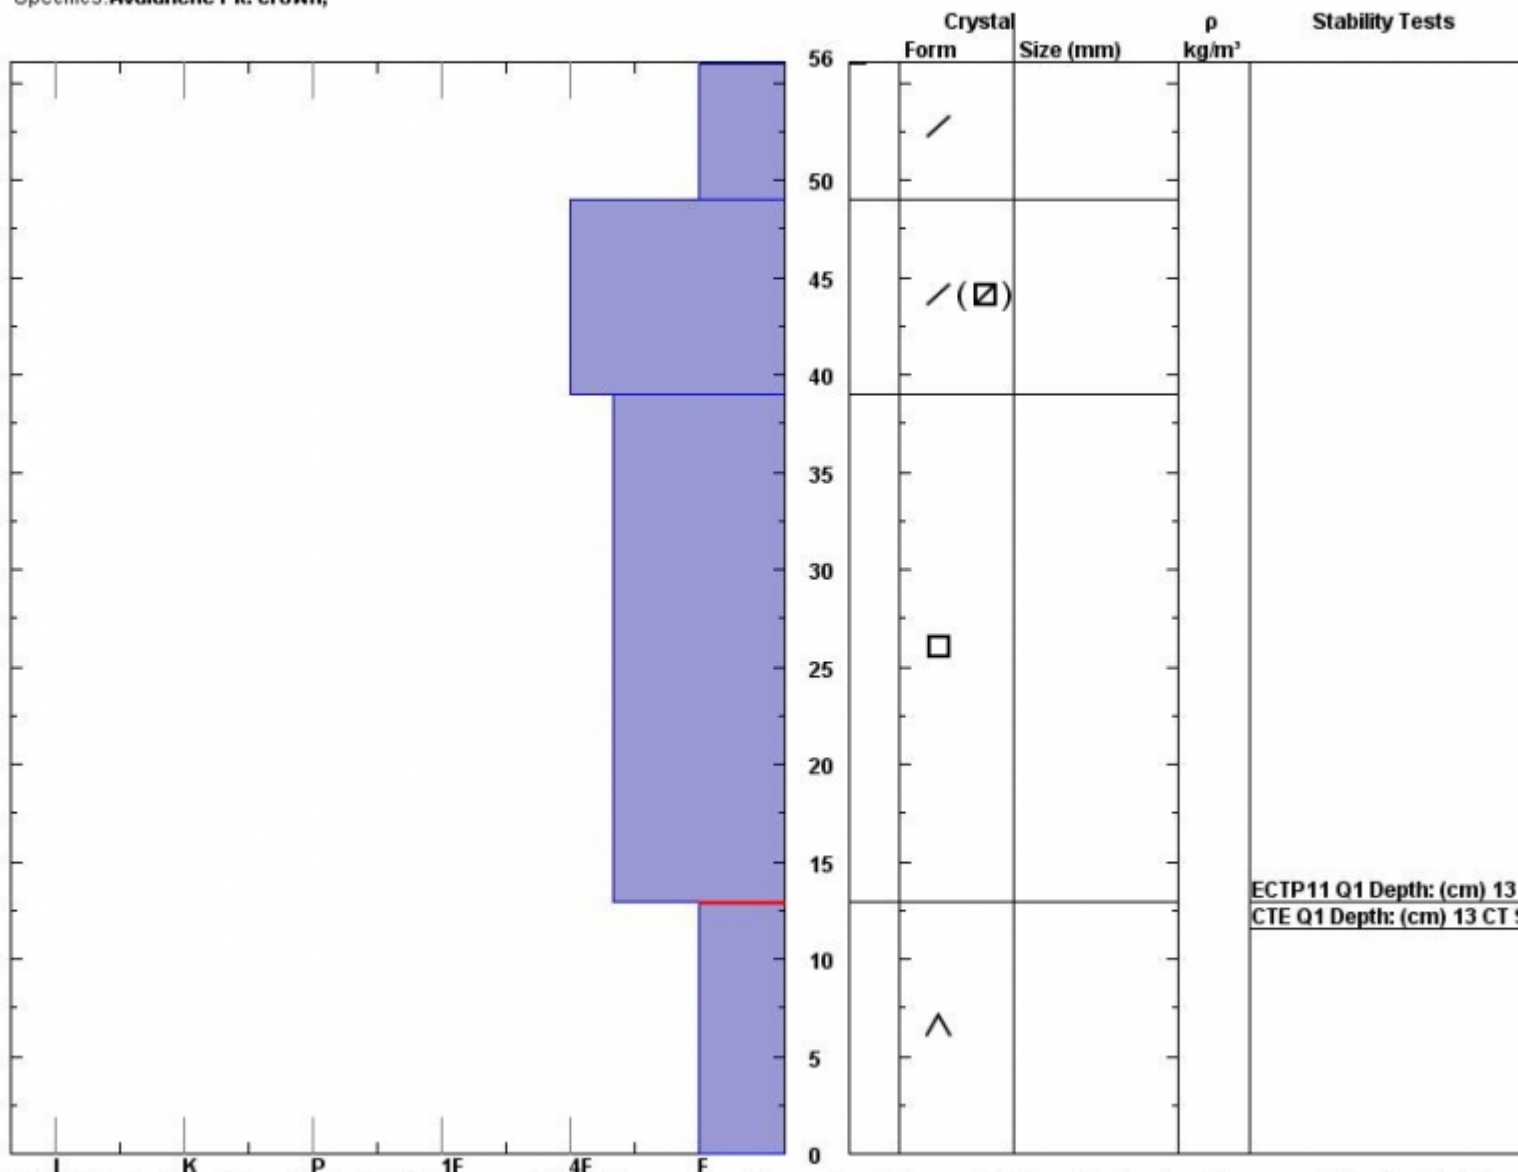

Snow Pit Profile
Beehive Basin
N. Madison, MT
 Elevation (ft) **8900**
 Aspect: **280**
 Specifics: **Avalanche Pit: crown;**

Observer: **Doug Chabot**
Mon Dec 26 11:00:00 MST 2011
 Co-ord: **45.32573 N 111.38343 W**
 Slope: **38**
 Wind loading: **no**

Stability on similar slopes: **Fair**
 Air Temperature: **C**
 Sky Cover: **sky < 2/8 covered**
 Precipitation: **None**
 Wind: **Calm**

HS56
 Stability Test Notes:
0-13: Prob

Notes: We dug this pit about 50' uphill of the crown. The slide was skier triggered on 23 Dec and failed on the facets at the ground. It broke 2 feet deep 50' wide; 200 feet vertical; runout angle 33 deg; 4 feet of debris.