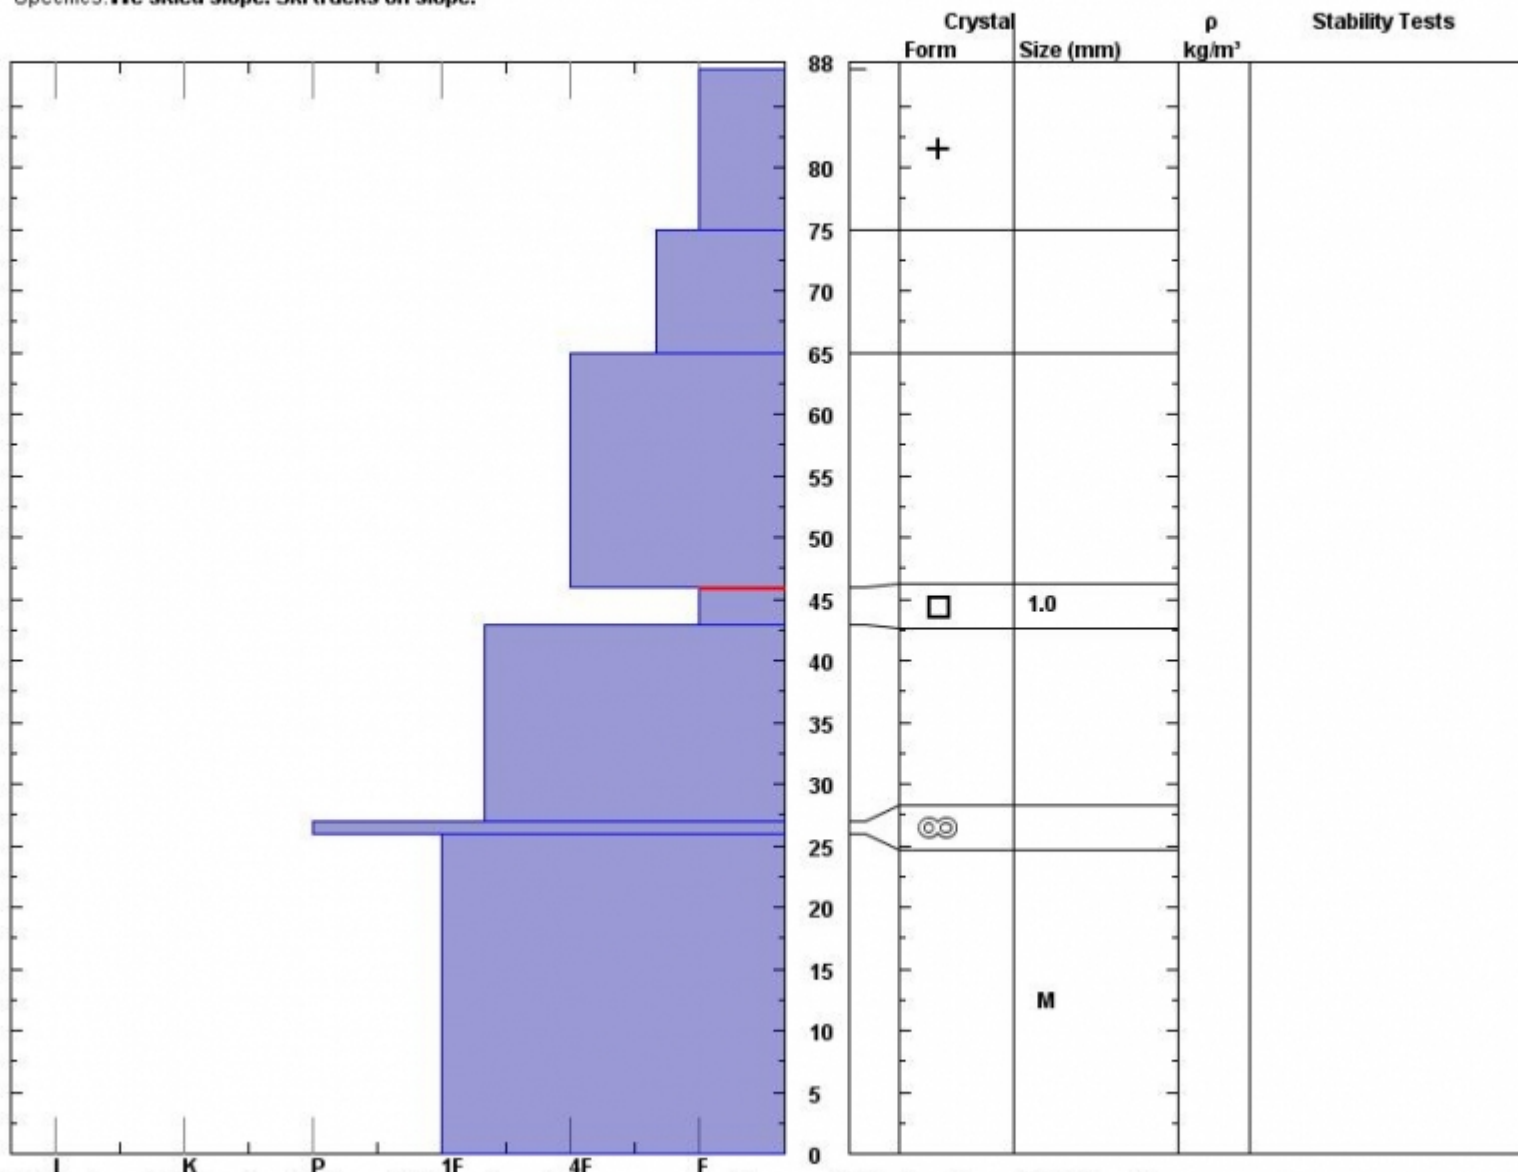

Snow Pit Profile
The Ramp
Bridger, MT
 Elevation (ft) **8238**
 Aspect: **10**
 Specifics: **We skied slope. Ski tracks on slope.**

Observer: **Doug Chabot**
Thu Nov 07 10:10:00 MST 2013
 Co-ord: **45.82897 N 110.93183 W**
 Slope: **34**
 Wind loading: **no**

Stability on similar slopes: **Good**
 Air Temperature: **C**
 Sky Cover: **sky 4/8 to 8/8 covered**
 Precipitation: **None**
 Wind: **Calm**

HS88
 Stability Test Notes:
43-46: Pro

Notes: Dug w/ Staples. Faceted layer is thinner than other areas and the the overall slab density may inhibit faceting.