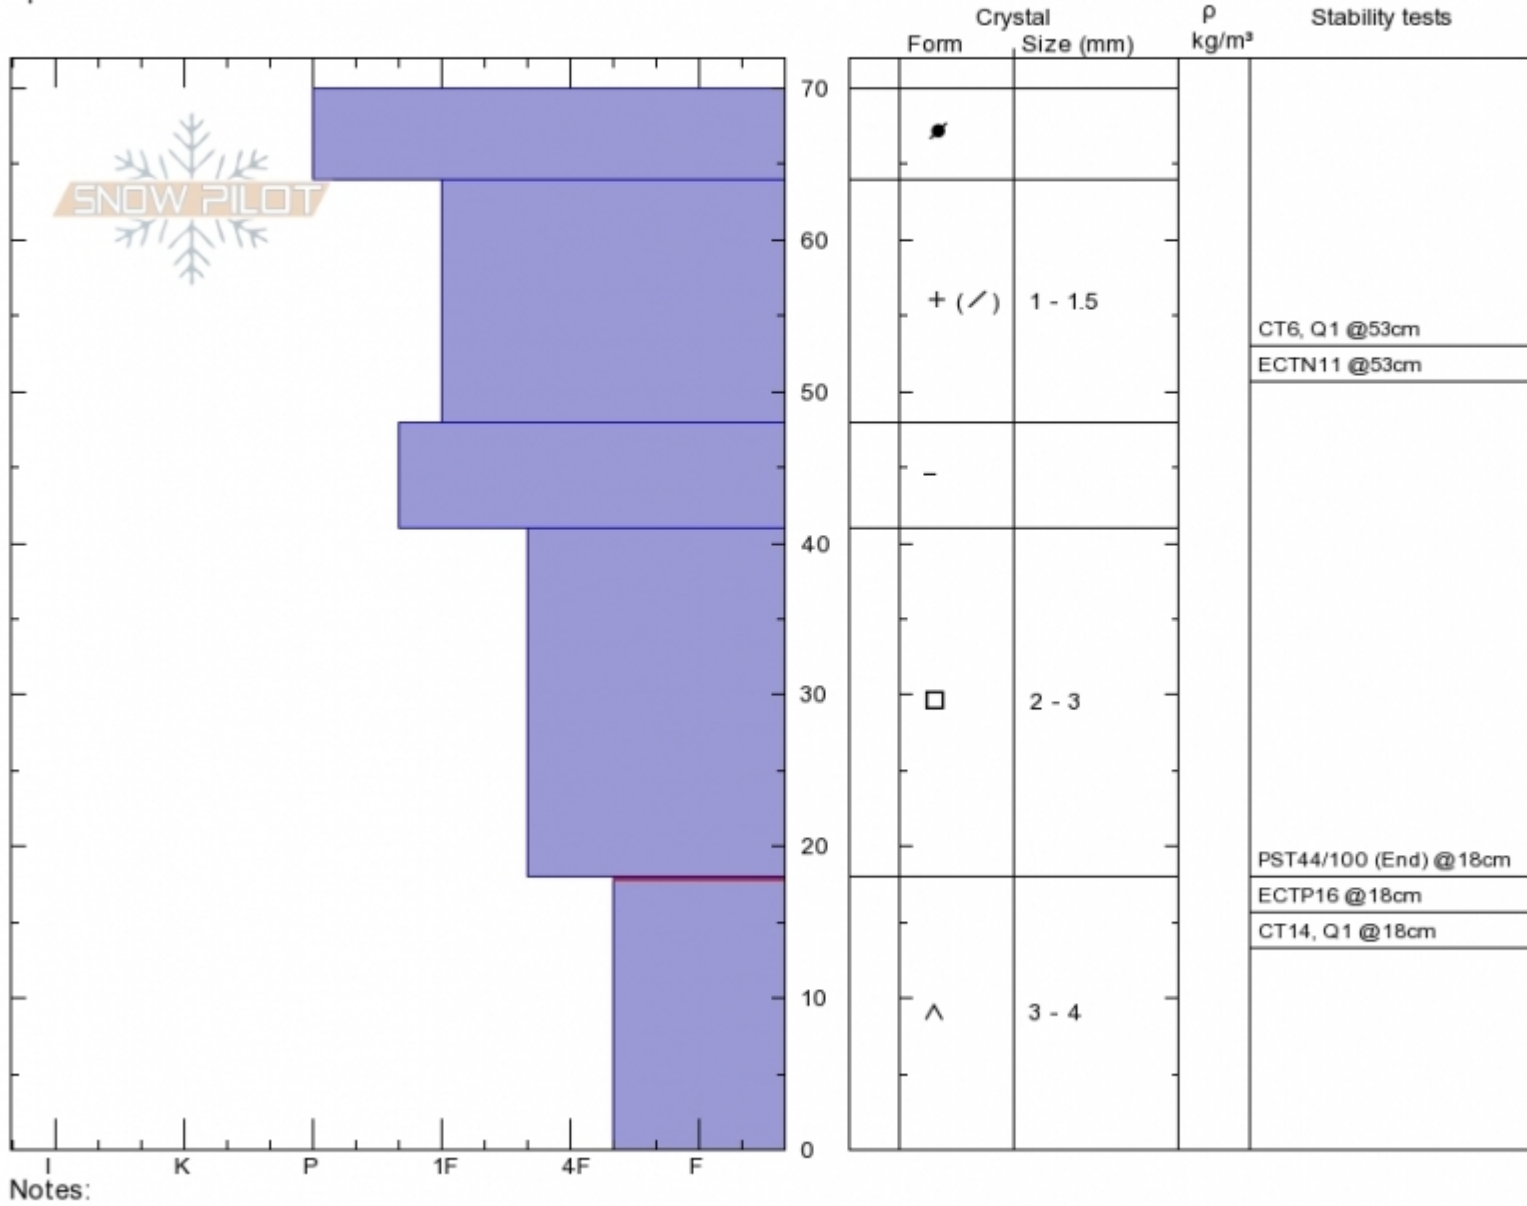

**Football Field**  
**Bridger Range**  
**MT**  
 Elevation: **8600 ft**  
 Aspect: **99°**  
 Specifics:

**Chris Bilbrey**  
**Tue Dec 20 12:30 2016 (MST)**  
 Co-ord: **45.79817N, -110.93413W**  
 Slope Angle: **33°**  
 Wind Loading: **yes**

Stability: **Fair**  
 Air Temperature: **-4°C**  
 Sky Cover: **4/8 to 8/8 covered**  
 Precipitation: **None**  
 Wind: **NW Moderate**

**HS70**  
 Stability Test Notes

Layer No  
**0-18: Prot**

**Forecast link:** [GNFAC Avalanche Advisory for Wed Dec 21, 2016](#)  
 No Region, 2016-12-20