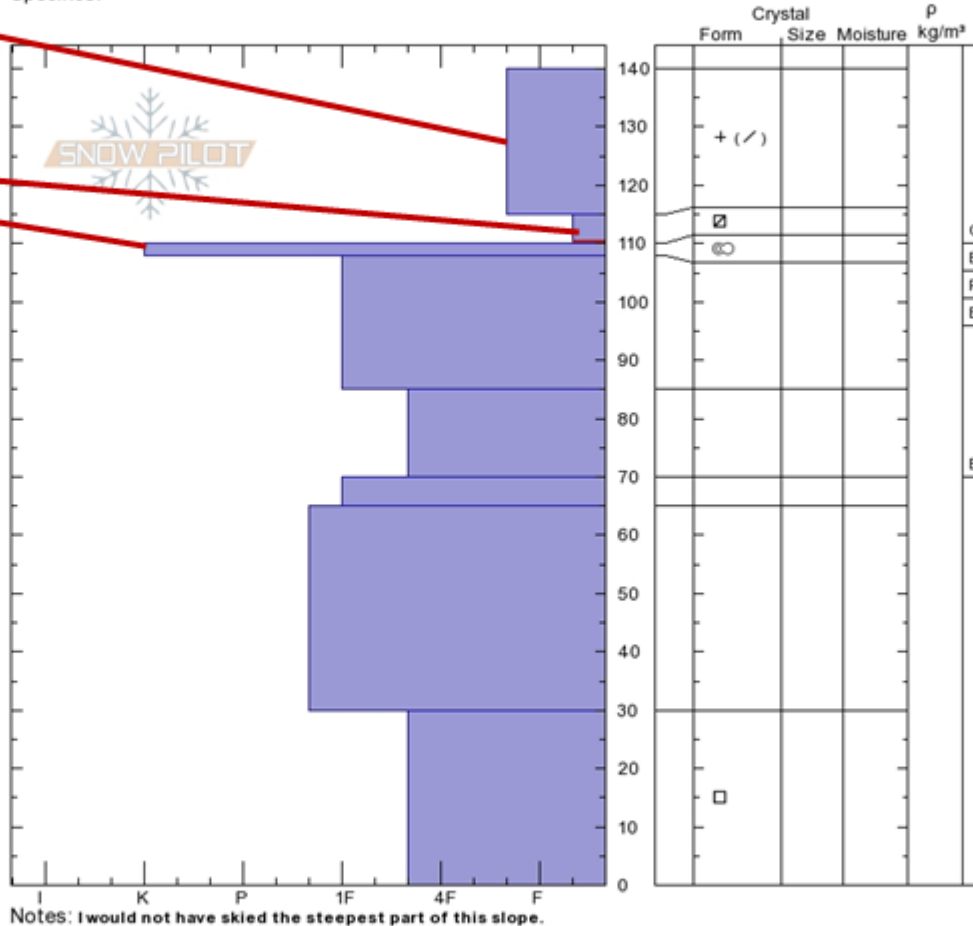

**Marty's Beartooths MT**  
 Elevation: 9400 ft  
 Aspect: 210°  
 Specifics:

**Doug Chabot-Admin**  
 Fri Feb 3 12:00 2017  
 Co-ord: 45.04159N, -109.94276W  
 Slope Angle: 33°  
 Wind Loading: previous

Stability: **Fair** HS140  
 Air Temperature: -7°C Stability Test  
 Sky Cover: **OVC**  
 Precipitation: **NO**  
 Wind: **W Moderate**

This week's new snow buried a layer of facets sitting on an ice crust on a south facing slope off Henderson Ridge. This layering does not seem to be widespread, but the low test scores with a growing wind slab are enough to cause concern. Photo: GNFAAC